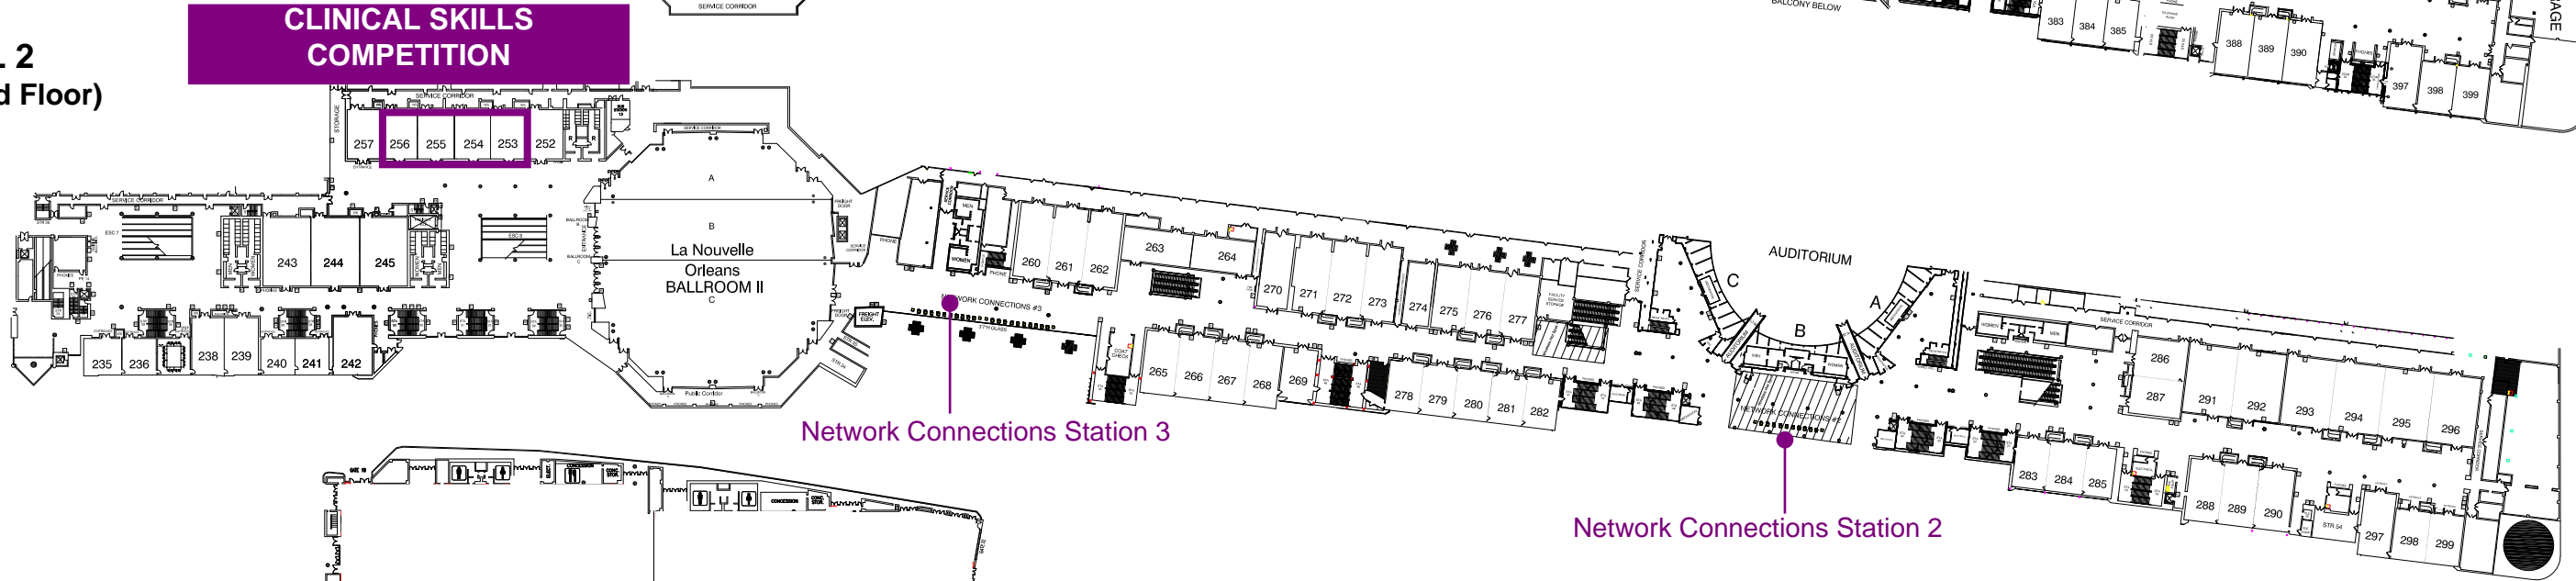

LEVEL 3
(Third Floor)

**New Orleans Ernest N. Morial
Convention Center**

LEVEL 2
(Second Floor)

**CLINICAL SKILLS
COMPETITION**

Network Connections Station 3

Network Connections Station 2

LEVEL 1
(Street Level)

**CareerPharm's
PPS**

**Opening
Session
&
Spotlight on
Safety**

**Residency
Showcase
&
Posters**

**Staffed, Exhibitor
Registration**

**Self, Scan&Go
Registration**

**LOBBY H-1
Membership Information Center**

EXHIBITS

Network Connections Station 1

← TO HILTON RIVERSIDE
(Headquarter Hotel)