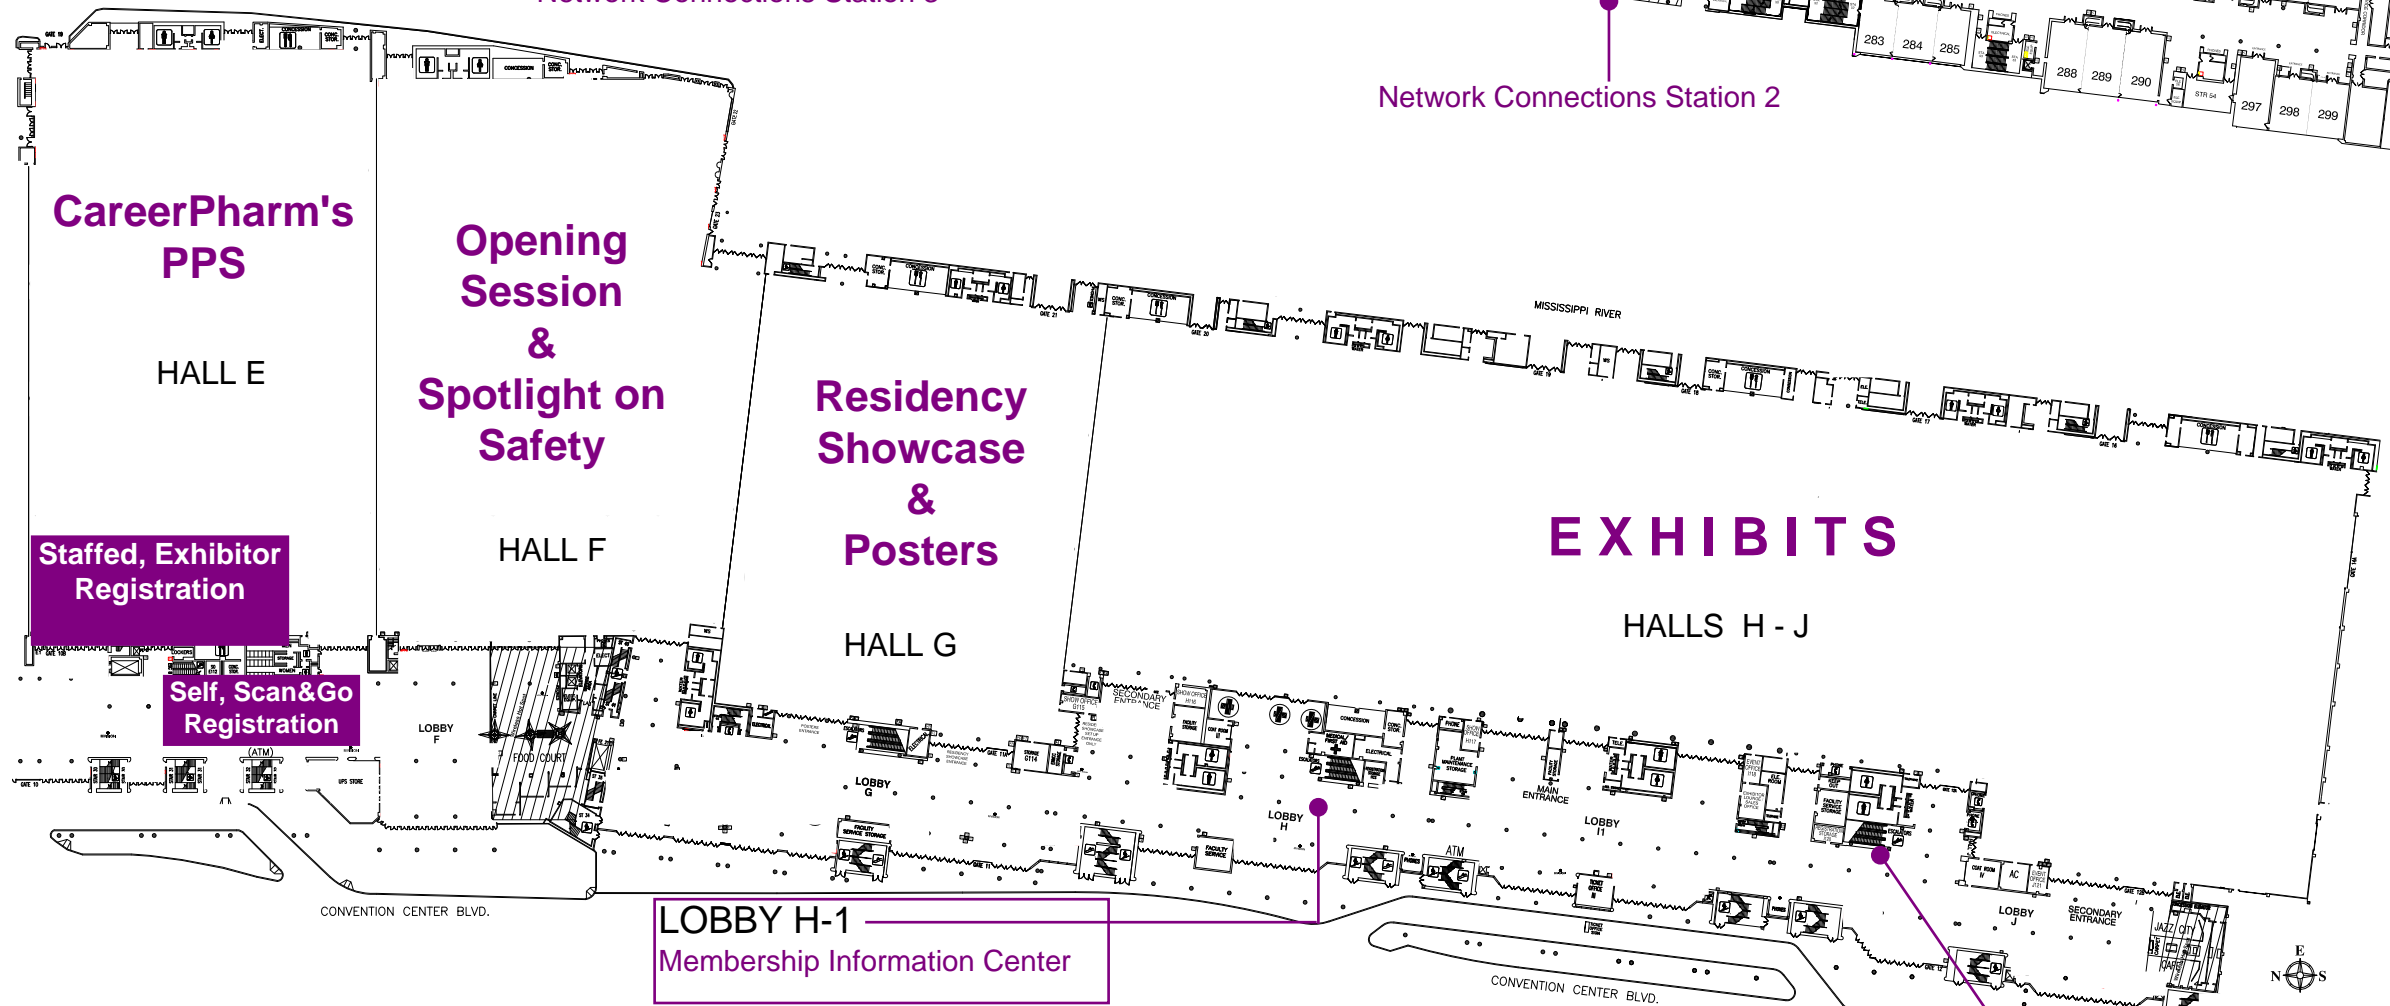

LEVEL 3
(Third Floor)

**New Orleans Ernest N. Morial
Convention Center**

LEVEL 2
(Second Floor)

**CLINICAL SKILLS
COMPETITION**

Network Connections Station 3

Network Connections Station 2

LEVEL 1
(Street Level)

**CareerPharm's
PPS**

**Opening
Session
&
Spotlight on
Safety**

**Residency
Showcase
&
Posters**

**Staffed, Exhibitor
Registration**

**Self, Scan&Go
Registration**

**LOBBY H-1
Membership Information Center**

EXHIBITS

Network Connections Station 1

← TO HILTON RIVERSIDE
(Headquarter Hotel)