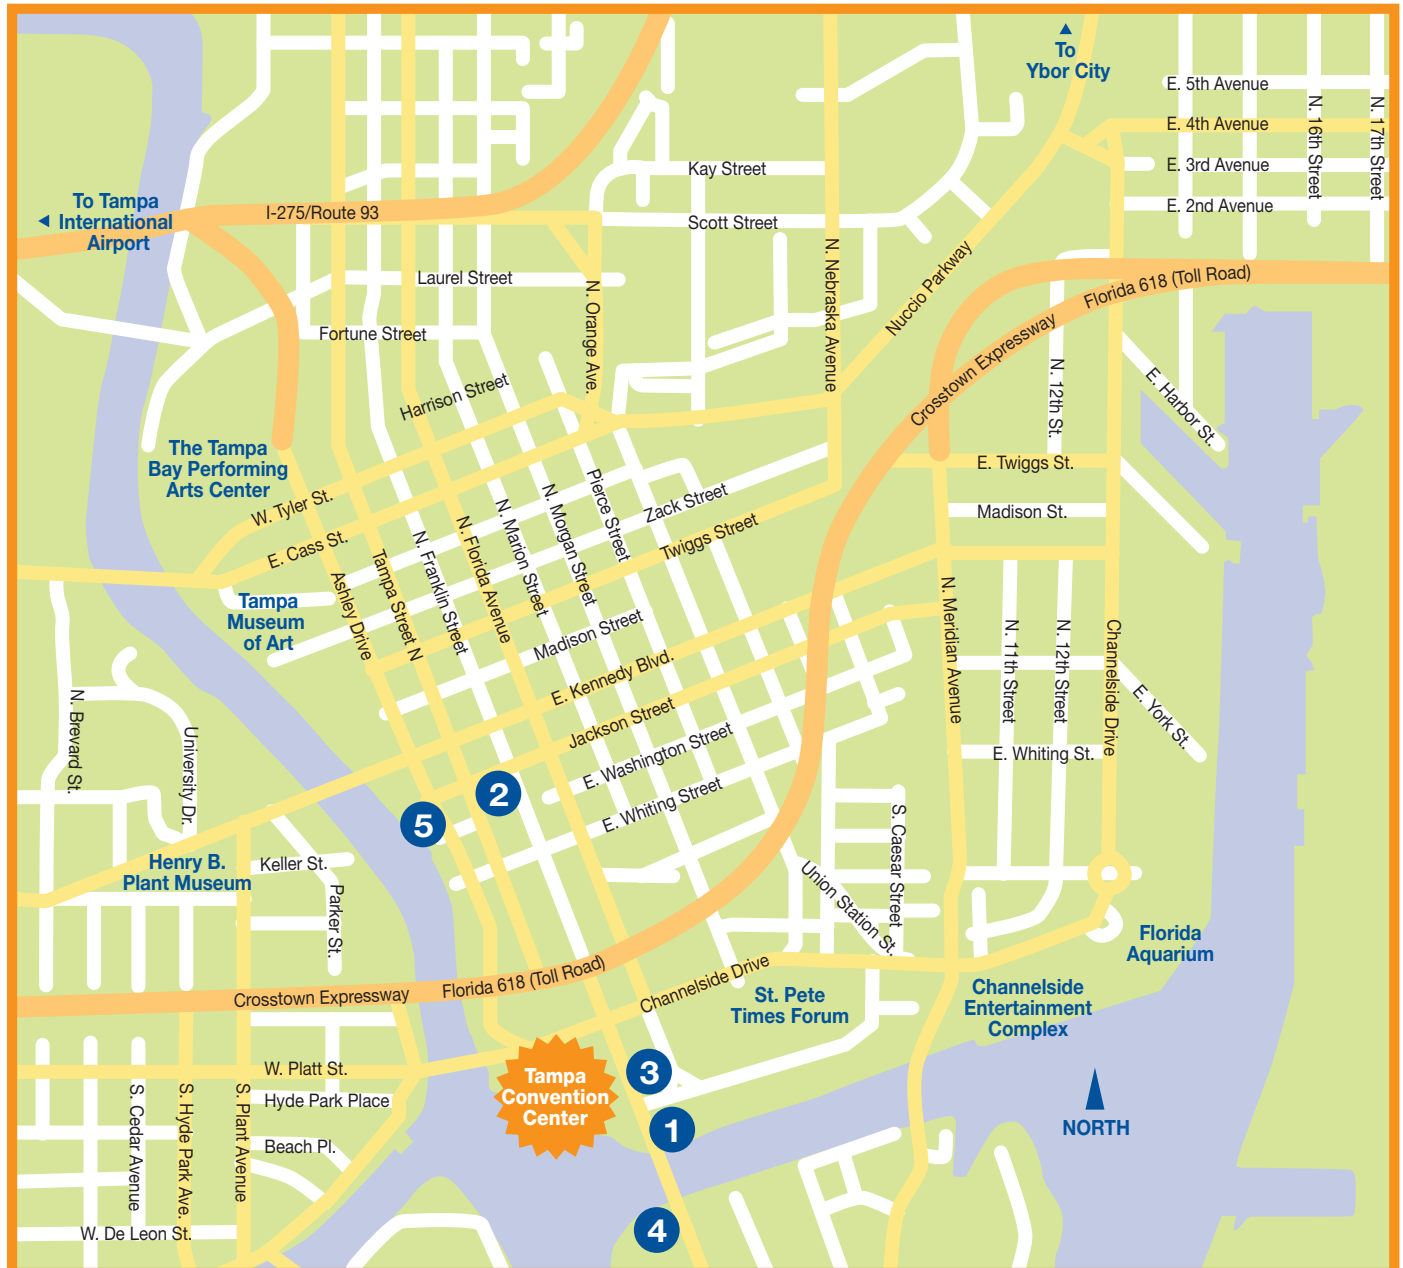

# Official Hotels

**ASHP 2010 Summer Meeting & Exhibition**  
 June 6–9, 2010 • Tampa Convention Center • Tampa, Florida

**All hotels are within walking distance of the Tampa Convention Center.**

	Rate—Single / Double
<b>1</b> Tampa Marriott Waterside Hotel & Marina (Headquarter Hotel)	\$180.00
<b>2</b> Hyatt Regency Tampa	\$156.00
<b>3</b> Embassy Suites Tampa—Downtown Convention Center	\$180.00
<b>4</b> Westin Tampa Harbour Island	\$167.00
<b>5</b> Sheraton Tampa Riverwalk Hotel	\$139.00

Reserve your room through **The Housing Connection** and enjoy complimentary in-room internet access.  
 Room rates do not include tax, currently 12% per room, per night. (Tax subject to change.)